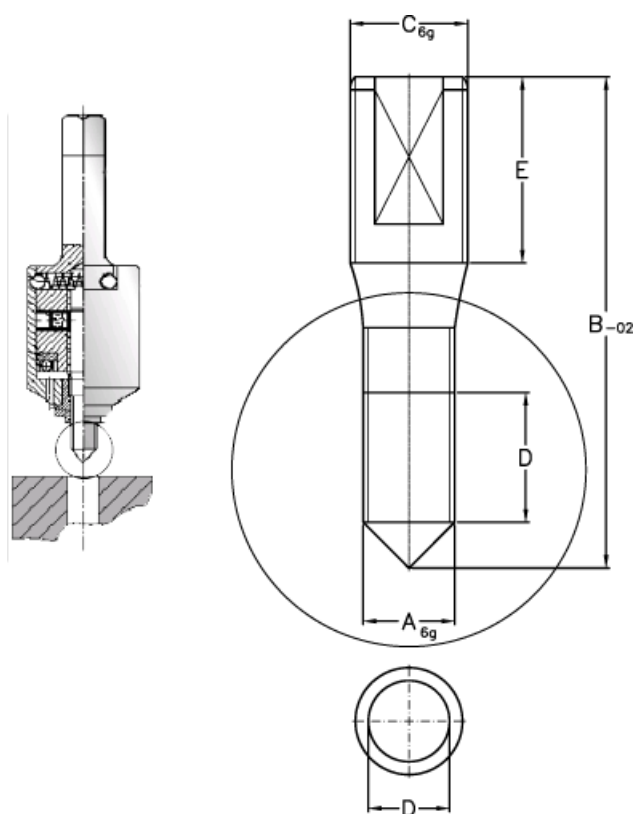

Article number: 12620000300710

Description: Threaded pin 620 000 300.710
For M30

Measures

A = M30
B = 128.0
C = M30
D = 50.0
E = 58